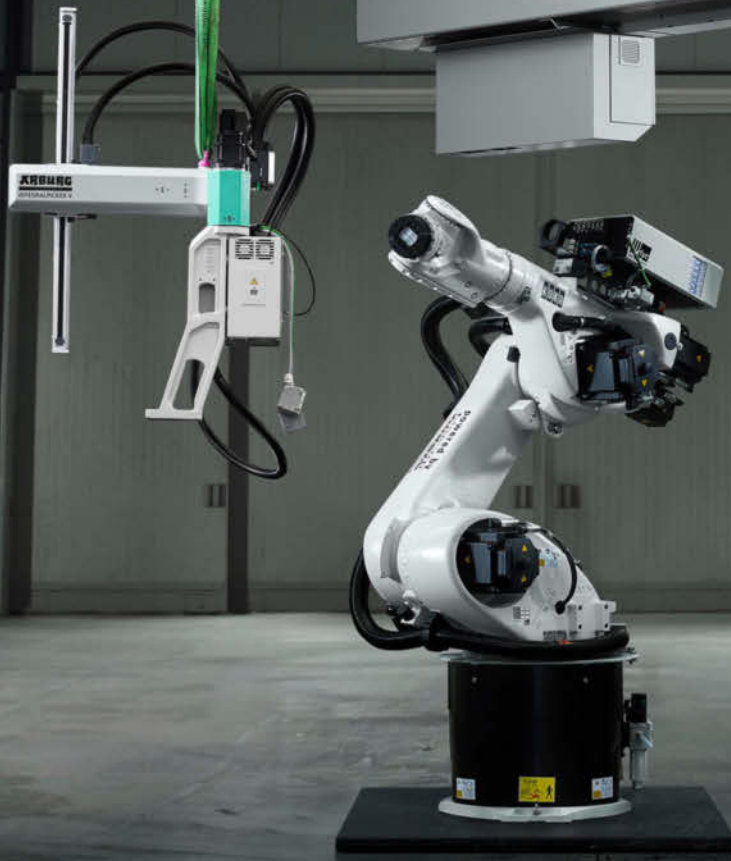

FULLY  
INTEGRATED  
MADE BY ARBURG – MADE IN GERMANY  
**FACILITATORS**  
PLUG & WORK  
SERVICE-FRIENDLY  
COST-EFFECTIVE

**WIR SIND DA.**

Precision and modularity are what counts. That's why our machines and robotic systems work hand in hand. Adapted to your specific requirements. Dynamic, reliable and production-efficient. Integrated solutions that you've been waiting for. We make everything possible.