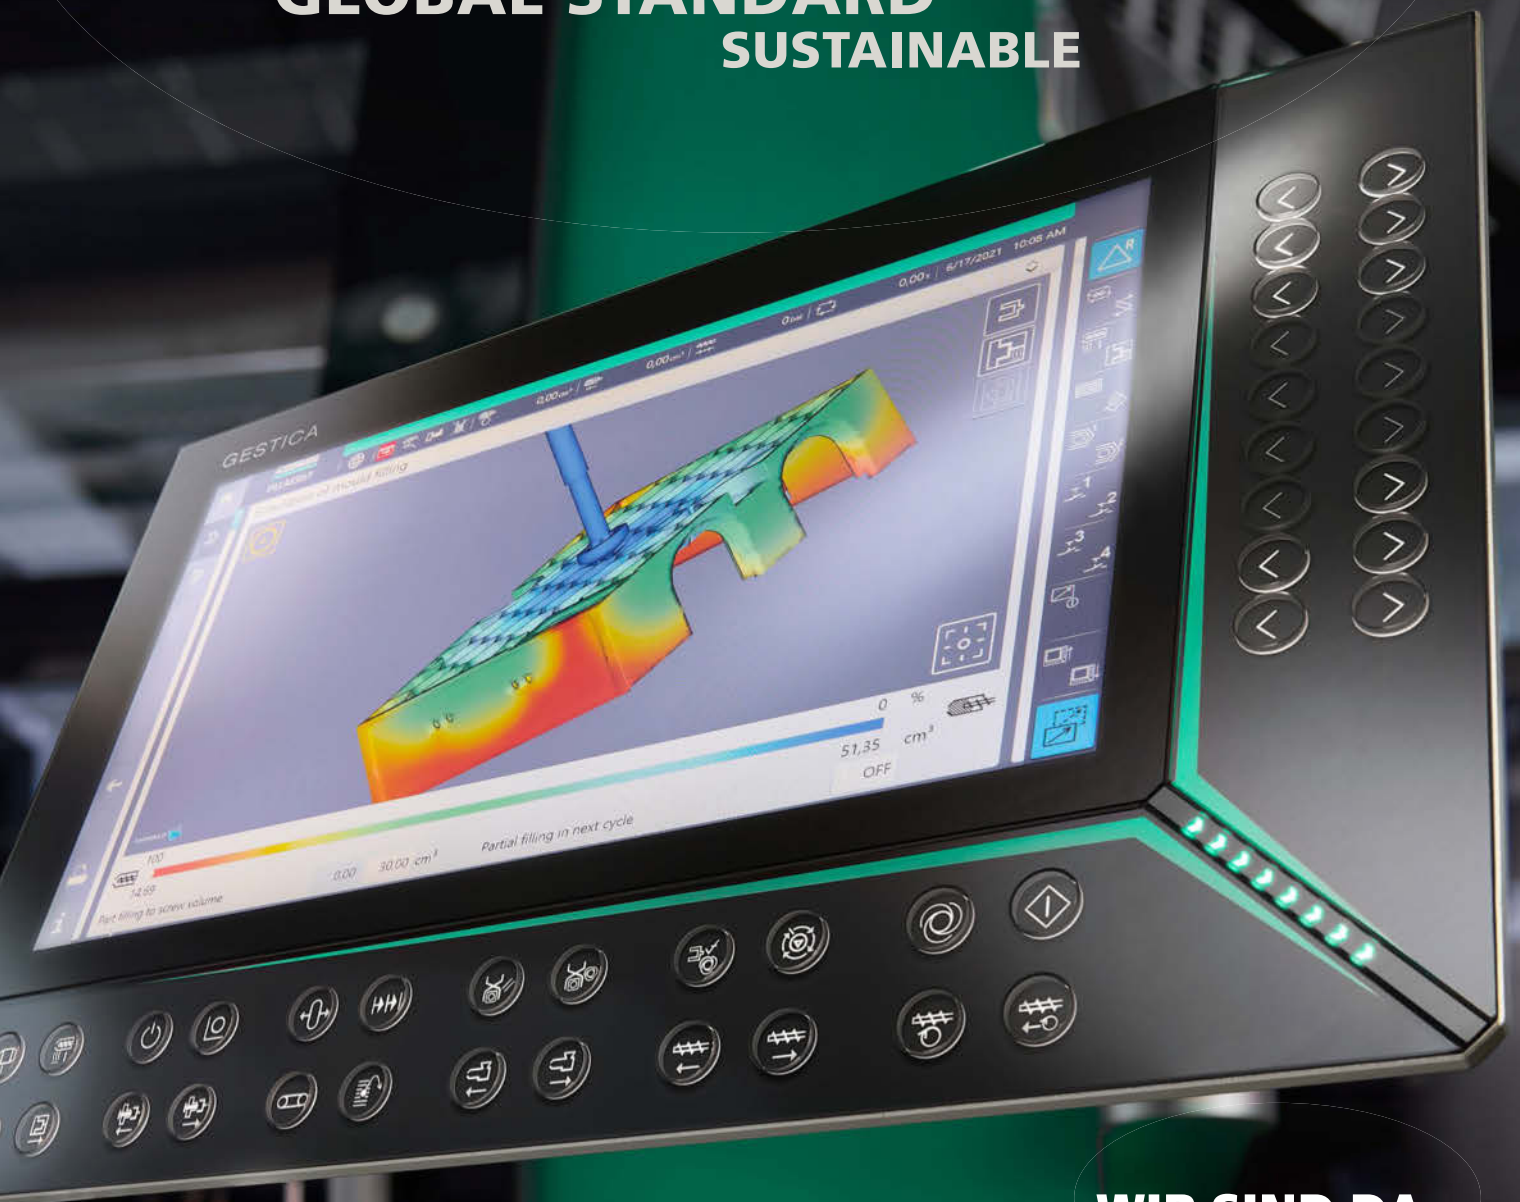

HIGHLY SECURE
WELL-PROVEN SEAL OF QUALITY
GESTICA ALL-PURPOSE
BEST OF THE BEST
CONTROL CENTRE
GLOBAL STANDARD
SUSTAINABLE

WIR SIND DA.

Only the best is good enough. This should be the motto that guides you. Because this is also the principle behind our new controller generation: the GESTICA. Our control centre, which was developed and produced entirely in-house, is second to none. On all fronts: reliability, performance, durability, compatibility, security, intuitive operation as well as the look and feel. Just try it.
www.arburg.co.uk