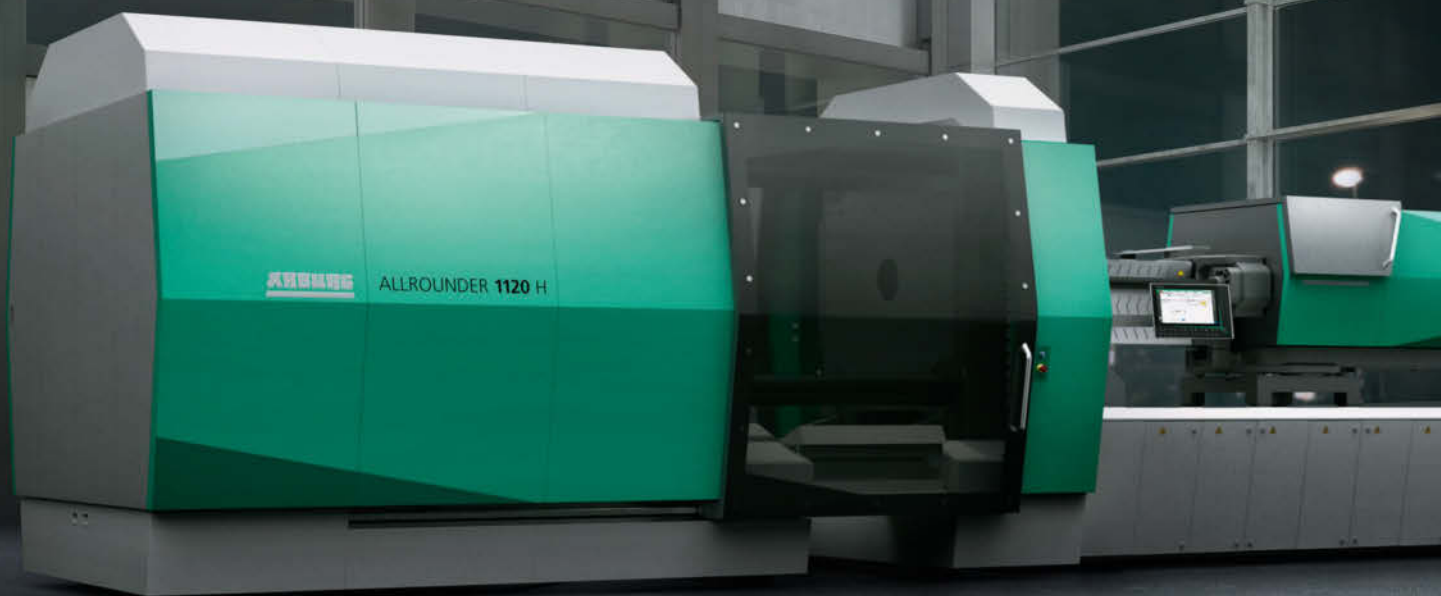

INTUITIVE AND SMART
FAST AND PRECISE
ERGONOMIC AND FUNCTIONAL
**LARGE AND
EFFICIENT**
APPEALING AND EMOTIVE
VISIONARY AND BOLD
POWERFUL AND DYNAMIC

WIR SIND DA.

Large and efficient? It's possible with us! Our ALLROUNDER 1120 H combines electric speed and precision with hydraulic power and dynamics. And with our innovative GESTICA control system, operation is even more intuitive and smarter – this is high-end technology that's fun to work with!